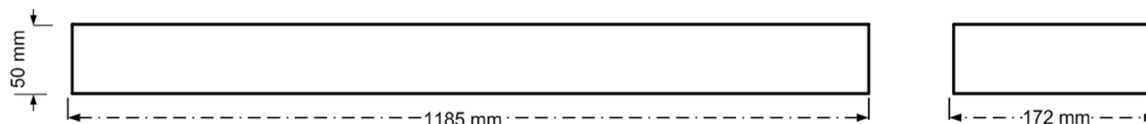

Dimensional Drawing

ELMASCO INDUSTRIES S.A.

Head Office : 44 K. Palama, 14343 N. Chalkidona, Athens, Greece

Production Plant : Ag. Adrianos, 21100 Nafplio, Greece

Email: elmasco@elmasco.eu

Tel : +30 210 2583100

Fax: +30 210 2583107